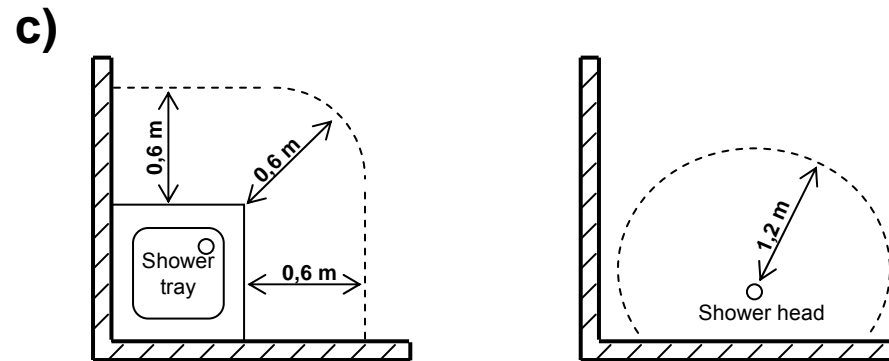

x: 25  
y: 200

**Safety Distances:** 0.6 m around the shower cubicle and bath, 1.2 m around the shower heads. Power sockets and switches within these safety distances are permissible, provided they are protected by a earth-leakage circuit breaker (30 mA) with over-current release.